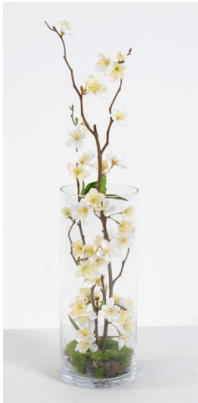

Data sheet

BOUQUET CHERRY

Reference : G013

Product photos

Description

This artificial bouquet with cherry blossom was created in our workshops in France by our florists. The vase is made of glass. Made to order.

Technical data

- Reference : G013
- Height : 57 cm
- Diameter : 15 cm
- Color : WHITE
- Foliage : FABRIC
- Flower : FABRIC
- Original pot : VASE
- Universe : CONTINENTAL
- Weight : 1,45 kg