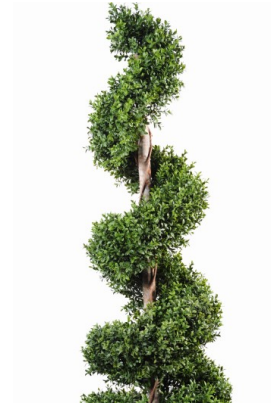

Data sheet

BOXWOOD SPIRAL NEW

Reference : 11333-71

Product photos

Description

Artificial BOXWOOD SPIRAL NEW, with a base pot measuring 16.5 cm in diameter and 15 cm high. Suitable for outdoor use, but the wooden trunk must be treated with a water-repellent product. The original pot must be pierced to allow water to drain out. It should be attached to the decorative planter, creating drainage to prevent water stagnating at the foot of the plant. Wood is a living material. Outdoors, it is perfectly normal for wood to peel. Simply maintain it with light brushing, then reapply a water-repellent varnish.

Technical data

- Reference : 11333-71
- Height : 140 cm
- Width : 45 cm
- Color : GREEN
- Trunk : WOOD
- Foliage : PE
- Original pot : PVC
- Universe : OUTDOOR
- StockDisponible : 20.00000000
- Weight : 8,15 kg