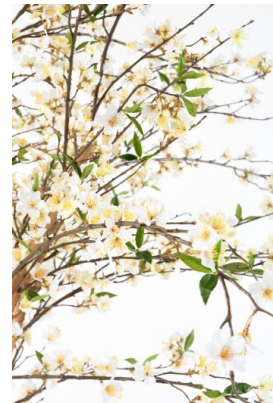

Data sheet

CHERRY BLOSSOM LARGE

Reference : 10736-58

Product photos

Description

NEW Artificial CHERRY BLOSSOM, with a height under foliage of 100 cm, Trunk height 52 cm from the first branch and diameter 6 cm, Pot diameter 19 cm and height 17 cm, 5 branches to be nested and screwed.

Technical data

- Reference : 10736-58
- Height : 220 cm
- Width : 150 cm
- Color : WHITE
- Trunk : WOOD
- Foliage : FABRIC
- Flower : FABRIC
- Original pot : PVC
- Universe : CONTINENTAL
- StockDisponible : 36.00000000
- Weight : 12,50 kg