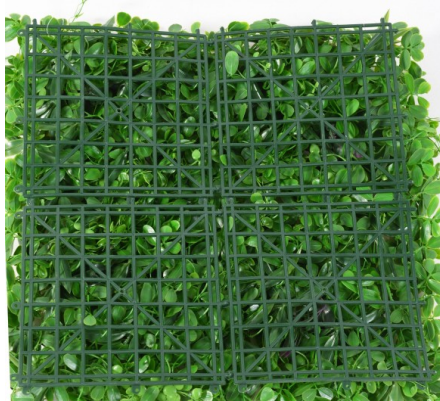

Data sheet

GREEN WALL PANEL E 50*50 Reference : 6315

Product photos

Description

Width = thickness
Artificial GREEN WALL PANEL E 50*50, made up of 4 panels measuring 25x25 cm.
Suitable for outdoor use. UV resistance guarantee: 3000 hours (hours of sunlight), i.e. approximately 2 years.

Technical data

- Reference : 6315
- Height : 50 cm
- Width : 15 cm
- Length : 50 cm
- Color : GREEN
- Trunk : WITHOUT
- Foliage : PE UV
- Original pot : WITHOUT
- Universe : OUTDOOR
- StockDisponible : 325.00000000
- Weight : 1,05 kg