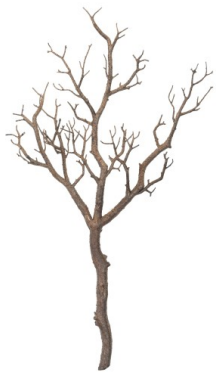

Data sheet

BRANCH 65
Reference : 5105-71

Product photos

Description

Artificial BRANCH 65, consisting of a 25 cm trunk and 3 reinforced branches.

Technical data

- Reference : 5105-71
- Height : 65 cm
- Width : 30 cm
- Color : BROWN
- Trunk : PE
- Original pot : WITHOUT
- StockDisponible : 6.00000000
- Weight : 0,21 kg