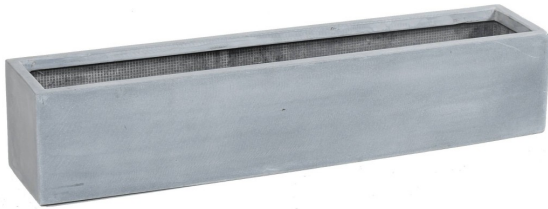

## TROUGH PLANTER FIBER 100

Reference : FINE1002020G

### Product photos

### Description

TROUGH PLANTER FIBER can be used both indoors and outdoors. It is frost and UV resistant. The natural look of fiberstone is achieved by mixing natural stone powder and fibreglass resin. The natural colour may vary slightly from one batch to the next, and may also change with the weather. Be sure to take into account the internal dimensions: length 95 cm and width 15 cm.

### Technical data

- Reference : FINE1002020G
- Height : 20 cm
- Width : 20 cm
- Length : 100 cm
- Color : GREY
- StockDisponible : 1.00000000
- Weight : 9,00 kg