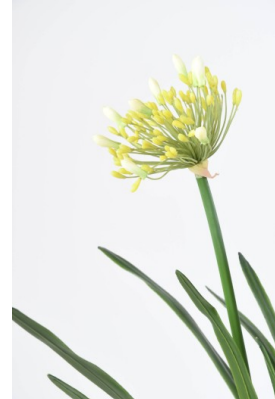

## AGAPANTHUS IN A CLUMP

Reference : 3146-58

### Description

Artificial AGAPANTHUS IN A CLUMP, made up of 3 flowers: one 20 cm and two 16 cm in diameter. The base is covered with a soft black pot cover 21 cm high and 17 cm in diameter to make repotting easier, with a moss top dressing.

### Technical data

- Reference : 3146-58
- Height : 90 cm
- Width : 30 cm
- Color : WHITE
- Foliage : PE
- Flower : FABRIC
- Original pot : PVC
- Universe : CONTINENTAL
- StockDisponible : 30.00000000
- Weight : 5,00 kg