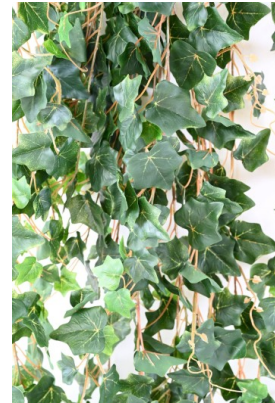

Data sheet

IVY MEDIUM 200

Reference : 26230-71

Product photos

Description

Artificial MEDIUM IVY 200, with an 8 cm spike, composed of 1039 leaves. Reinforced stems.

Technical data

- Reference : 26230-71
- Height : 200 cm
- Width : 50 cm
- Color : GREEN
- Foliage : COATED FABRIC
- Original pot : WITHOUT
- Universe : CONTINENTAL
- StockDisponible : 353.00000000
- Weight : 0,84 kg