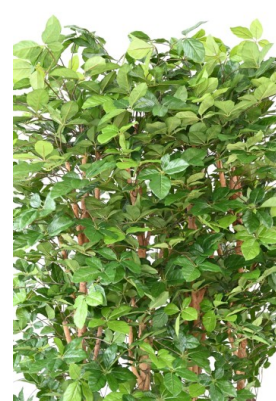

## BEECH GRANDIFOLIA HEDGE 145

Reference : 11830-71

### Description

Artificial BEECH GRANDIFOLIA HEDGE 145, consisting of a wooden base 77 cm long, 18 cm wide and 6 cm high, with 4 main trunks fixed to the base.

### Technical data

- Reference : 11830-71
- Height : 145 cm
- Width : 80 cm
- Length : 120 cm
- Color : GREEN
- Trunk : WOOD
- Foliage : FABRIC
- Original pot : WOODEN BASE
- Universe : CONTINENTAL
- StockDisponible : 4.00000000
- Weight : 9,40 kg