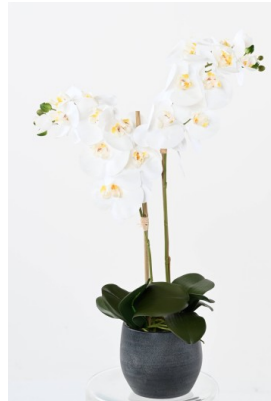

Data sheet

BOUQUET PHALAENOPSIS ORCHID *9 IN GRAPHITE POT

Reference : G051

Product photos

Description

Artificial PHALAENOPSIS ORCHID BOUQUET *9 IN GRAPHITE POT, made in our workshops in Baudreville (France) by our florists. To order (7 days). -

Technical data

- Reference : G051
- Height : 65 cm
- Width : 30 cm
- Color : WHITE
- Original pot : ESRA POT
- StockDisponible : .00000000
- Weight : 1,85 kg