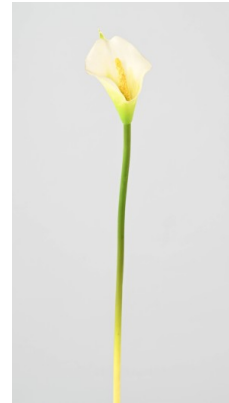

Data sheet

ARUM (CALLA)

Reference : 4238-58

Product photos

Description

Artificial ARUM (CALLA), with a 38 cm reinforced stem and a flower 6 cm high and 8 cm wide.

Technical data

- Reference : 4238-58
- Height : 44 cm
- Width : 8 cm
- Color : WHITE
- Flower : PE
- Original pot : WITHOUT
- Universe : TROPICAL
- StockDisponible : 1600.00000000
- Weight : 0,18 kg