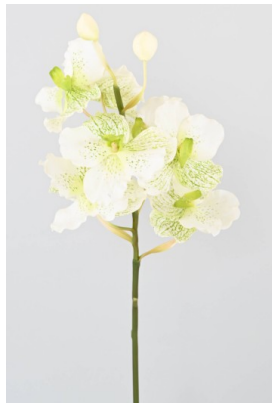

## VANDA ORCHID

Reference : 4739-58

### Description

Artificial VANDA ORCHID, with a 38 cm stem, including 8 flowers 12 cm in diameter and 2 buds.

### Technical data

- Reference : 4739-58
- Height : 70 cm
- Width : 20 cm
- Color : WHITE
- Flower : COATED FABRIC
- Original pot : WITHOUT
- Universe : CONTINENTAL
- StockDisponible : 134.00000000
- Weight : 0,21 kg