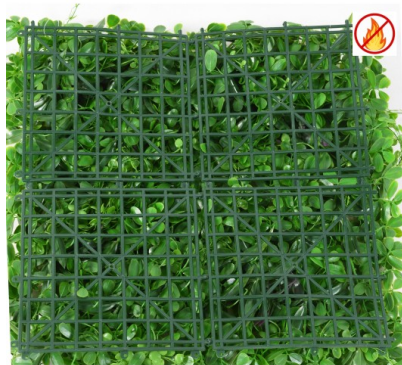

## GREEN WALL PANEL E 50\*50 FR - Fire Resistant Reference : 6315-FR

### Description

Width = thickness GREEN WALL PANEL E 50\*50 FR - Fire Resistant Artificial, consisting of 4 panels of 25x25 cm. Suitable for outdoor use. This 6315-FR model, Fire Resistant, has obtained a B/S3/d0 classification in accordance with the EN 13501-1:2018 standard, as confirmed in document no. SDFS2207004420FF issued by the SGS inspection company on 22 July 2022.

### Technical data

- Reference : 6315-FR
- Height : 50 cm
- Width : 15 cm
- Length : 50 cm
- Color : GREEN
- Trunk : WITHOUT
- Foliage : PE
- Original pot : WITHOUT
- Universe : FIRE RESISTANT
- Stock Disponible : .00000000
- Test report PE : SDFS2207004420FF dated 22/07/22: classification B-s3, d0
- Weight : 1,05 kg