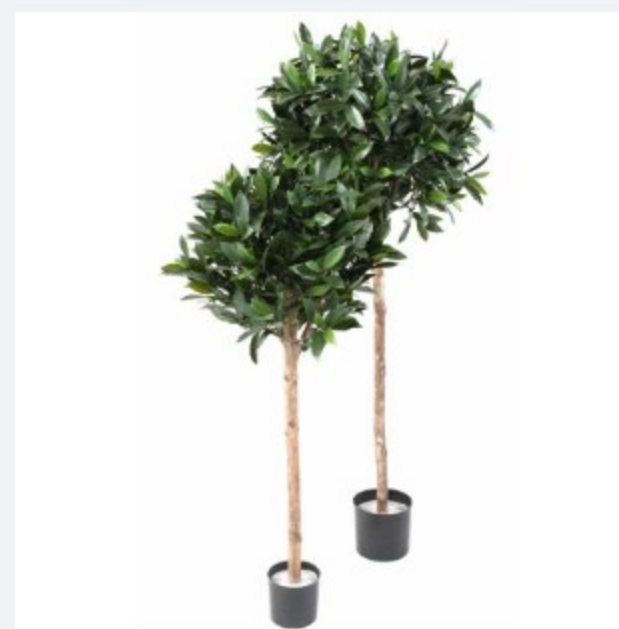

Hello,
 Here is the newsletter of the end of this month
 Have a nice reading
 Aude

All news 2018 -2019

Charm

[11744-71](#) 150 cm Tree

[11734-71](#) 150 cm Hedge

This medium sized tree and hedge is ideal for hiding a balcony and / or bridging corners after a row of hedge, or alternating the 2 in linear, or simply individually.

Furcraea 11688-71

80 cm green

This new Agave Furcraea color brings an additional variant to the existing yellow green for outdoor ([11687-UV71](#))

Birch TB

[11695-71](#) 180 cm [11698-71](#) 260 cm

Beautiful trees with white trunk, new foliage compared to birch TS ([11615-71](#) 170 cm et [11616-71](#) 210 cm)

Ideal for forest decorations or potting at the home of a company or in various interiors

The family of topiaries is growing:

Laurier Bowl

[10113-UV71](#) H: 55 cm D: 50 cm

[10115-UV71](#) H: 75 cm D: 70 cm

(en complément du [10114-UV71](#) D:60 cm)

Laurier stem UV

[10927-UV71](#) 110 cm

New size of bay laurel, resistant on UV

(existed: [10928-UV71](#) 140 cm)

Pothos fall UV

[21449-UV71](#) green white

75 cm